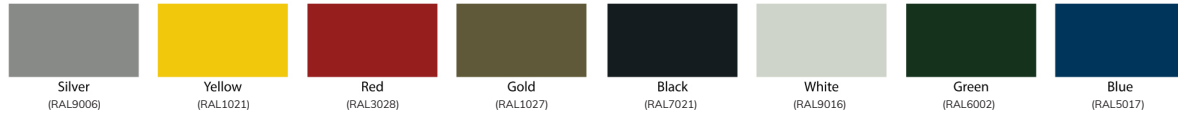

Project Name:	
Type:	
Qty:	

FINISHES

ACOUSTIC COLORS

SUSPENSION OPTION