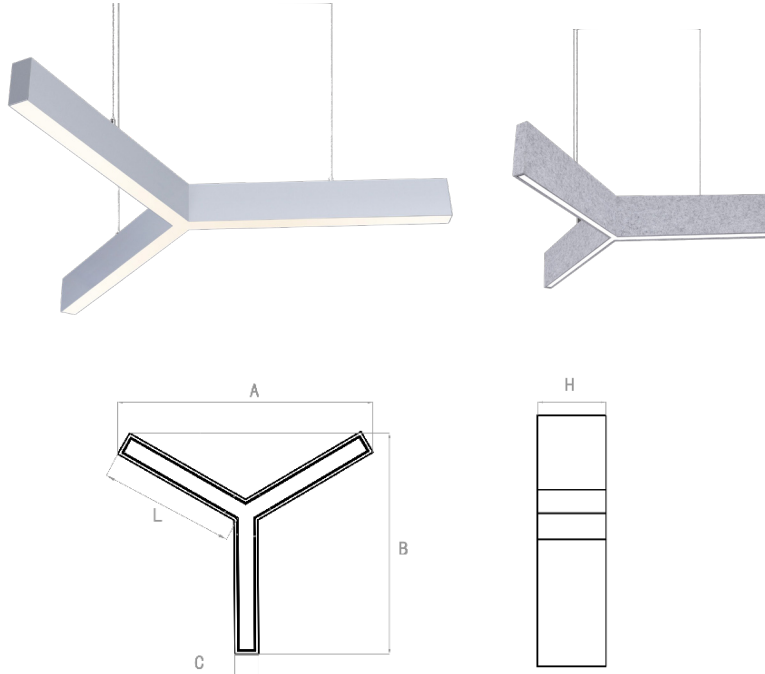

Project Name:	
Type:	
Qty:	

Vulcan

Pendant

PRODUCT DESCRIPTION

Introducing a luminaire with a unique shape and proportions, the Vulcan for general lighting applications. Available in multiple sizes to fit the scale, proportions and light output requirements of the project.

FEATURES

- 3 sizes to choose
- 2 inch aperture
- Aluminum body construction
- Multiple color finishes to choose from
- 105 lumens per watt
- 90 CRI
- 120-277 volt
- 0-10v dimming
- Pendant mounting
- Aluminum & Acrylic
- 60" adjustable suspension length

SPECIFICATIONS

Standard Pendant Direct Light Distribution

	Small	Medium	Large
Dimensions	A: 19.7"	37.9"	56.1"
	B: 22.2"	42.6"	63"
	L: 11.8"	23.6"	35.4"
	H: 3"	3"	3"
Power	Wattage: 40w	80w	120w
	Lumens: 4,200 lm	8,400 lm	12,600 lm

Acoustic Light Distribution

	Small	Medium	Large
Dimensions	A: 19.7"	37.9"	56.1"
	B: 22.2"	42.6"	63"
	L: 11.8"	23.6"	35.4"
	H: 8.3"	8.3"	8.3"
Power (Direct)	Wattage: 40w	80w	120w
	Lumens: 4,200 lm	8,400 lm	12,600 lm
Power (Direct/Indirect)	Wattage: 50w	100w	140w
	Lumens: 5,250 lm	10,500 lm	14,700 lm