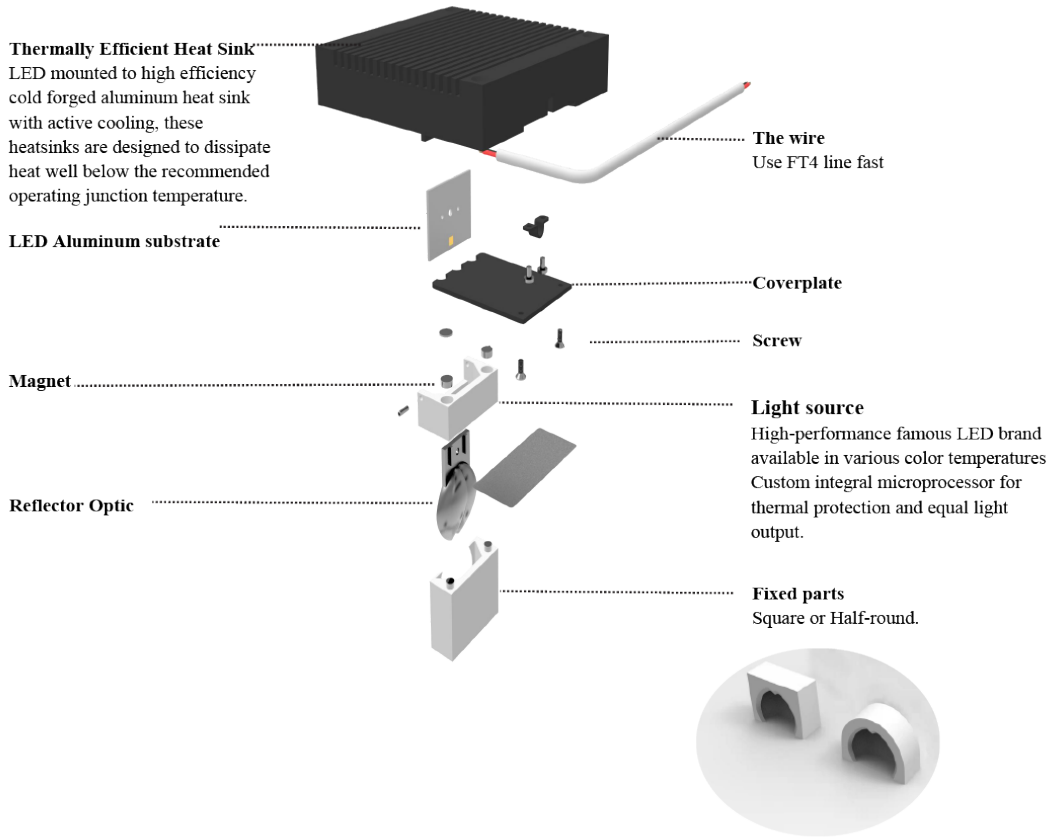

Project Name:	
Type:	
Qty:	

EXPANDED VIEW