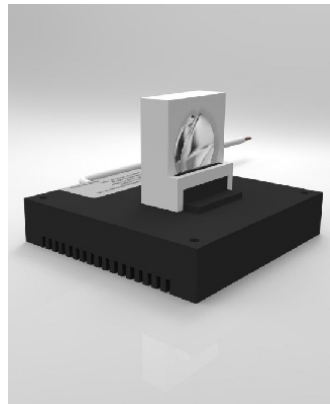

Project Name:	
Type:	
Qty:	

Ursula Wall Washer

LED Mini Spotlight

PRODUCT DESCRIPTION

Ursula Wall Washer is an ultra small but effective LED aperture light that provides a quick and convenient installation method. Ursula Wall Washer is a discreet, spoon-reflector light fixture that has impressive projection qualities. It flawlessly illuminates walls and works of art and features a highly configurable single point source LED package capable of delivering 1500 lumens.

FEATURES

- Ursula Wall Washer mini spotlight with square and half round light emission effect.
- Use big brand COB light source with high luminous efficiency (140lm/w) and long service life (50000 hours).
- Professional light distribution devices, no glare, perfect control light, spot even transition.

LAMP BODY

- 1500lm source light output.
- The anti-pull device is hidden inside the lamp body.
- Color rendering index 90.
- High performance big brand LED at various color temperatures.

SPECIFICATIONS

	Half Round	Square
Fixture Length:	4.75"	4.75"
Fixture Depth:	2.1"	2.1"
Cut-out Dimensions:	4.75" (dia.)	4.75" x 4.75"
Wattage:	16w	16w
Lumens:	1,400lm	1,400lm

Half Round

Square

ORDERING INFORMATION

Ursula	WW				
Fixture Type	Mounting	CRI	Color Temp.	Shape	Dimming
Ursula Ursula Mini Spotlight	WW Wall Washer	80 80+ CRI 90 90+ CRI	30K 3000 k 40K 4000 k 50K 5000 k 65K 6500 k	HR Half Round SQ Square	DIM 0-10v Dimming