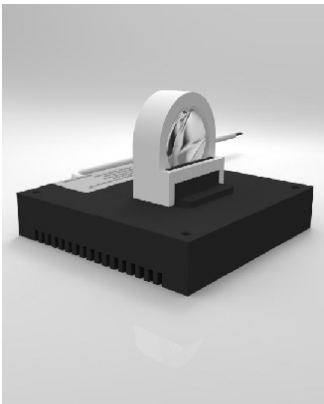

Project Name:	
Type:	
Qty:	

Ursula Wall Washer

LED Mini Spotlight

PRODUCT DESCRIPTION

Ursula Wall Washer is an ultra small but effective LED aperture light that provides a quick and convenient installation method. Ursula Wall Washer is a discreet, spoon-reflector light fixture that has impressive projection qualities. It flawlessly illuminates walls and works of art and features a highly configurable single point source LED package capable of delivering 1500 lumens.

FEATURES

- Ursula Wall Washer mini spotlight with square and half round light emission effect.
- Use big brand COB light source with high luminous efficiency (140lm/w) and long service life (50000 hours).
- Professional light distribution devices, no glare, perfect control light, spot even transition.

LAMP BODY

- 1500lm source light output.
- The anti-pull device is hidden inside the lamp body.
- Color rendering index 90.
- High performance big brand LED at various color temperatures.

SPECIFICATIONS

	Half Round	Square
Fixture Length:	4.75"	4.75"
Fixture Depth:	2.1"	2.1"
Cut-out Dimensions:	4.75" (dia.)	4.75" x 4.75"
Wattage:	16w	16w
Lumens:	1,400lm	1,400lm

Half Round

Square

ORDERING INFORMATION

Ursula	WW				
Fixture Type	Mounting	CRI	Color Temp.	Shape	Dimming
Ursula Ursula Mini Spotlight	WW Wall Washer	80 80+ CRI 90 90+ CRI	30K 3000 k 40K 4000 k 50K 5000 k 65K 6500 k	HR Half Round SQ Square	DIM 0-10v Dimming