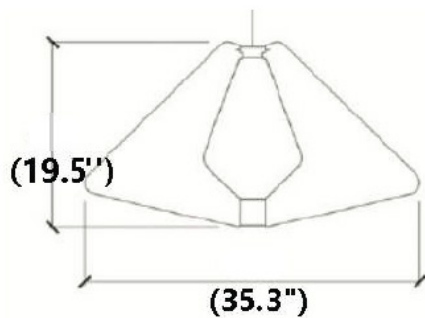

Project Name:	
Type:	
Qty:	

Stella

Pendant

PRODUCT DESCRIPTION

Combining the elements of color, shape, and sound, this acoustic family is an extremely versatile lighting tool for a range of projects. Adopt 9 mm polyester fiber in a range of color options. With great acoustic performance, it has sound absorbing, non-toxic, non-allergic and non-irritant characteristics. E26 base tube in side. And for simple design with polyester fiber, easy to disassemble and install.

FEATURES

- E26 base for LED bulb, easy to install and replace
- Permanent flame retardant ASTM E84 Class A
- The material meet the requirement of EN717-1:2004 standards which are free of formaldehyde and environment friendly
- Operation Voltage: AC 120-277V, non-dimmable
- 35 acoustic felt colors for option
- Efficiency: 70lm/w
- NRC reach more than 0.8 base on 200mm air gap

ORDERING INFORMATION

STELLA					
Fixture Type	Mounting	Light Source	Color Temp.	Acoustic Color	
STELLA Stella Series	P Pendant	B9 LED Bulb (9w / 800lm) B14 LED Bulb (14w / 1,600lm)	5CCT	*AC-XXX Acoustic (color code on page 2.)	
		<i>*No warranty provided on the lamp</i>		<i>*Additional cost associated with premium wood finish acoustic textures.(etc. OXX codes)</i>