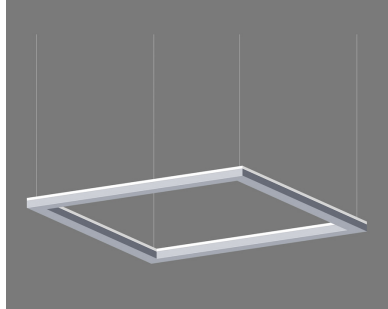

Project Name:	
Type:	
Qty:	

Sail POE

Pendant

Inner

Indirect

Outer

Direct

PRODUCT DESCRIPTION

The Sail pendant light has a unique light distribution with an inner, outer, direct, or indirect LED light source. It is available in 3 sizes ranging from 24"(w) up to 48"(w). The stainless steel body constructions comes with 3 different finish options: white, black, and brushed nickel.

FEATURES

- 3 sizes to choose from
- Stainless steel body construction
- Multiple color finishes to choose from
- 90+ CRI
- 120-277 volt
- 0-10v dimming
- Integral driver in canopy
- Suspension length: 60" (adjustable)
- Damp listed

SPECIFICATIONS

	SM	MD	LG
Length:	23.6"	35.4"	47.2"
Width:	23.6"	35.4"	47.2"
Fixture Height:	0.98"	0.98"	0.98"
Wattage:	40w	60w	80w
Lumens:	4,200lm	6,300lm	8,400lm

ORDERING INFORMATION

SAIL-POE					
Fixture Type	Mounting	Light Distribution	Size (length)	Color Temp.	Finish Color
SAIL-POE Sail Series (power over ethernet)	DS Direct Suspension CC Central Canopy	I Inner O Outer IN Indirect DI Direct	SM Small (23.6") MD Medium (35.4") LG Large (47.2")	30K 3000 k 35K 3500 k 40K 4000 k	BK Black WH White SLV Silver RD Red BL Blue GR Green YL Yellow RAL xxxx Custom RAL