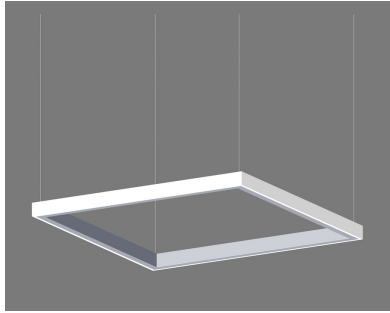

Project Name:	
Type:	
Qty:	

Sail POE

Pendant

Inner

Indirect

Outer

Direct

PRODUCT DESCRIPTION

The Sail pendant light has a unique light distribution with an inner, outer, direct, or indirect LED light source. It is available in 3 sizes ranging from 24"(w) up to 48"(w). The stainless steel body constructions comes with 3 different finish options: white, black, and brushed nickel.

FEATURES

- 3 sizes to choose from
- Stainless steel body construction
- Multiple color finishes to choose from
- 90+ CRI
- 120-277 volt
- 0-10v dimming
- Integral driver in canopy
- Suspension length: 60" (adjustable)
- Damp listed

SPECIFICATIONS

	SM	MD	LG
Length:	23.6"	35.4"	47.2"
Width:	23.6"	35.4"	47.2"
Fixture Height:	0.98"	0.98"	0.98"
Wattage:	40w	60w	80w
Lumens:	4,200lm	6,300lm	8,400lm

ORDERING INFORMATION

SAIL-POE					
Fixture Type	Mounting	Light Distribution	Size (length)	Color Temp.	Finish Color
SAIL-POE Sail Series (power over ethernet)	DS Direct Suspension CC Central Canopy	I Inner O Outer IN Indirect DI Direct	SM Small (23.6") MD Medium (35.4") LG Large (47.2")	30K 3000 k 35K 3500 k 40K 4000 k	BK Black WH White SLV Silver RD Red BL Blue GR Green YL Yellow RAL xxxx Custom RAL