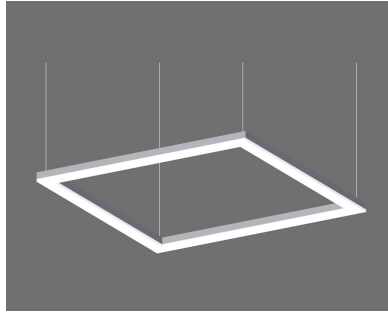

Project Name:	
Type:	
Qty:	

Sail POE

Pendant

Inner

Indirect

Outer

Direct

PRODUCT DESCRIPTION

The Sail pendant light has a unique light distribution with an inner, outer, direct, or indirect LED light source. It is available in 3 sizes ranging from 24"(w) up to 48"(w). The stainless steel body constructions comes with 3 different finish options: white, black, and brushed nickel.

FEATURES

- 3 sizes to choose from
- Stainless steel body construction
- Multiple color finishes to choose from
- 90+ CRI
- 120-277 volt
- 0-10v dimming
- Integral driver in canopy
- Suspension length: 60" (adjustable)
- Damp listed

SPECIFICATIONS

	SM	MD	LG
Length:	23.6"	35.4"	47.2"
Width:	23.6"	35.4"	47.2"
Fixture Height:	0.98"	0.98"	0.98"
Wattage:	40w	60w	80w
Lumens:	4,200lm	6,300lm	8,400lm

ORDERING INFORMATION

SAIL-POE					
Fixture Type	Mounting	Light Distribution	Size (length)	Color Temp.	Finish Color
SAIL-POE Sail Series (power over ethernet)	DS Direct Suspension CC Central Canopy	I Inner O Outer IN Indirect DI Direct	SM Small (23.6") MD Medium (35.4") LG Large (47.2")	30K 3000 k 35K 3500 k 40K 4000 k	BK Black WH White SLV Silver RD Red BL Blue GR Green YL Yellow RAL xxxx Custom RAL