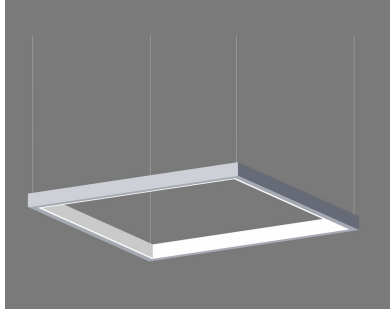

Project Name:	
Type:	
Qty:	

Sail POE

Pendant

Inner

Indirect

Outer

Direct

PRODUCT DESCRIPTION

The Sail pendant light has a unique light distribution with an inner, outer, direct, or indirect LED light source. It is available in 3 sizes ranging from 24"(w) up to 48"(w). The stainless steel body constructions comes with 3 different finish options: white, black, and brushed nickel.

FEATURES

- 3 sizes to choose from
- Stainless steel body construction
- Multiple color finishes to choose from
- 90+ CRI
- 120-277 volt
- 0-10v dimming
- Integral driver in canopy
- Suspension length: 60" (adjustable)
- Damp listed

SPECIFICATIONS

	SM	MD	LG
Length:	23.6"	35.4"	47.2"
Width:	23.6"	35.4"	47.2"
Fixture Height:	0.98"	0.98"	0.98"
Wattage:	40w	60w	80w
Lumens:	4,200lm	6,300lm	8,400lm

ORDERING INFORMATION

SAIL-POE					
Fixture Type	Mounting	Light Distribution	Size (length)	Color Temp.	Finish Color
SAIL-POE Sail Series (power over ethernet)	DS Direct Suspension CC Central Canopy	I Inner O Outer IN Indirect DI Direct	SM Small (23.6") MD Medium (35.4") LG Large (47.2")	30K 3000 k 35K 3500 k 40K 4000 k	BK Black WH White SLV Silver RD Red BL Blue GR Green YL Yellow RAL xxxx Custom RAL