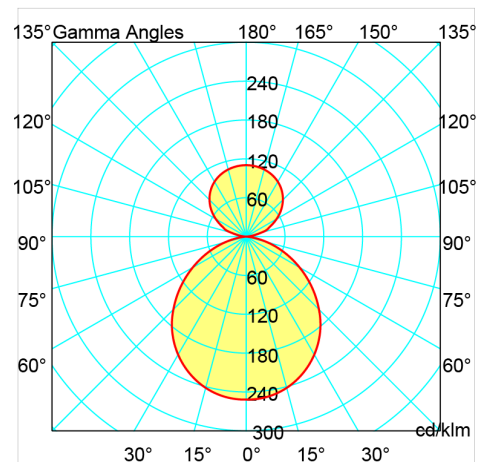

16ft.

6 Sections / 12 Mounting Point

Direct = 9 Driver
Direct/Indirect = 11 Drivers

CANOPY DIMENSIONS

Size	Diameter	Height
2ft, 3ft	10"	1.75"
4ft, 5ft, 6ft	14"	1.75"
10ft, 16ft	20"	1.75"

PHOTOMETRY

DELIVERED LUMENS

Size	Direct Only		Direct / Indirect	
	Lumens	Watts	Lumens	Watts
2ft.	3,400	40	4,500	50
3ft.	4,250	50	5,800	65
4ft.	6,800	80	9,000	100
5ft.	8,500	100	12,150	135
6ft.	10,200	120	13,500	150
8ft.	13,600	160	16,000	200
10ft.	16,000	200	25,500	260
12ft.	20,400	240	27,000	320
14ft.	25,500	320	34,000	400
16ft.	34,000	400	40,800	480