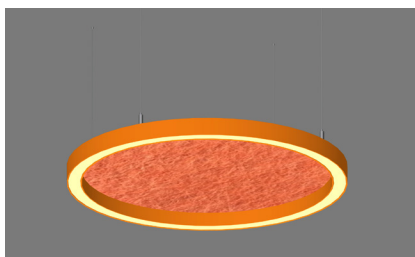

Project Name:	
Type:	
Qty:	

Ring Light POE

Pendant / Surface

PRODUCT DESCRIPTION

The Ring Light is a versatile architectural lighting solution, available as a surface or pendant mount, with direct or direct/ indirect illumination. The Ring Light is available with 1,2 or 3 rings mounted from a single canopy. From 2ft dia to 16ft dia, the Ring Light stands out among the rest for range of features and options.

FEATURES

- POE (power over ethernet)
- 4 sizes to choose from ranging from 2ft. to 16.5ft
- Aluminum body construction
- 3 color finishes to choose from (white, black, silver)
- 85 lumens per watt
- Direct and Direct / Indirect LED light source
- Acoustic Option
- 60" adjustable suspension length

Direct Slim

Direct/Indirect Profile

ORDERING INFORMATION

RL-POE								
Fixture Type	Light Distribution	Mounting	CRI	Color Temp. Direct	Color Temp. Indirect	Size / Wattage	Housing Finish	Options
RL-POE Ring Light Series (power over ethernet)	DSL Direct Slim DI/ID Direct / Indirect	S Surface* CC Central Canopy DS Direct Suspension	9 90+ CRI	30K 3000 k 35K 3500 k 40K 4000 k	30K 3000 k 35K 3500 k 40K 4000 k NA Direct light only	2 2 ft. Dia. (600mm) = 40watts 3 3 ft. Dia. (900mm) = 50watts 4 4 ft. Dia. (1200mm) = 80watts 5 5 ft. Dia. (1500mm) = 100watts 6 6.5 ft. Dia. (2000mm) = 120watts 8 8 ft. Dia. (2400mm) = 160watts 10 10 ft. (3000mm) = 200watts 12 11.8ft. (3600mm) = 240watts 14 13.8ft. (4200mm) = 320watts 16 16.5 ft. (5000mm) = 400watts	BK Black WH White SLV Silver RD Red BL Blue GR Green YL Yellow W Walnut C Cherry O Oak M Maple S Santos RAL xxx Custom RAL	*AC-XXX Acoustic (color code on page 3)
*Surface mount for direct light distribution only						** For multiple rings, list the sizes from largest to smallest. Example: 10/5/2	*Consult NAL for custom color options.	
								* Additional cost associated with premium wood finish acoustic textures, (etc. OXX codes) Acoustic available in the following sizes only: DSL: 2,3,4,5,6,8ft DI/IN: 3,4,5,6,8ft