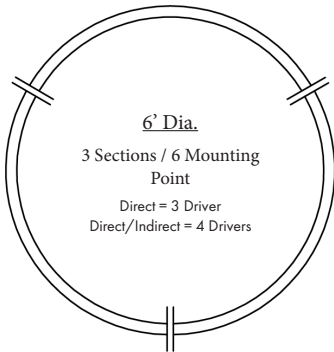

Direct Slim

Direct/Indirect Profile

ORDERING INFORMATION

RL-POE								
Fixture Type	Light Distribution	Mounting	CRI	Color Temp. Direct	Color Temp. Indirect	Size / Wattage	Housing Finish	Options
RL-POE Ring Light Series (power over ethernet)	DSL Direct Slim DI/ID Direct / Indirect	S Surface* CC Central Canopy DS Direct Suspension	9 90+ CRI	30K 3000 k 35K 3500 k 40K 4000 k	30K 3000 k 35K 3500 k 40K 4000 k NA Direct light only	2 2 ft. Dia. (600mm) = 40watts 3 3 ft. Dia. (900mm) = 50watts 4 4 ft. Dia. (1200mm) = 80watts 5 5 ft. Dia. (1500mm) = 100watts 6 6.5 ft. Dia. (2000mm) = 120watts 8 8 ft. Dia. (2400mm) = 160watts 10 10 ft. (3000mm) = 200watts 12 11.8ft. (3600mm) = 240watts 14 13.8ft. (4200mm) = 320watts 16 16.5 ft. (5000mm) = 400watts	BK Black WH White SLV Silver RD Red BL Blue GR Green YL Yellow W Walnut C Cherry O Oak M Maple S Santos RAL xxx Custom RAL	*AC-XXX Acoustic (color code on page 3)
*Surface mount for direct light distribution only						** For multiple rings, list the sizes from largest to smallest. Example: 10/5/2	*Consult NAL for custom color options.	
								* Additional cost associated with premium wood finish acoustic textures, (etc. OXX codes) Acoustic available in the following sizes only: DSL: 2,3,4,5,6,8ft DI/IN: 3,4,5,6,8ft

Project Name:	
Type:	
Qty:	

Ring Light POE

NUMBER OF SECTIONS & SUSPENSION POINTS

2' & 3' Dia.

1 section / 3 mounting points

Direct = 1 Driver

4' & 5' Dia.

1 section / 4 mounting points

Direct = 2 Drivers
Direct/Indirect = 3 Drivers

6' Dia.

3 Sections / 6 Mounting Point

Direct = 3 Driver
Direct/Indirect = 4 Drivers

10' Dia.

5 Sections / 10 Mounting Point

Direct = 5 Driver
Direct/Indirect = 7 Drivers

16ft.

6 Sections / 12 Mounting Point

Direct = 9 Driver
Direct/Indirect = 11 Drivers

CANOPY DIMENSIONS

Size	Diameter	Height
2ft, 3ft	10"	1.75"
4ft, 5ft, 6ft	14"	1.75"
10ft, 16ft	20"	1.75"

PHOTOMETRY

DELIVERED LUMENS