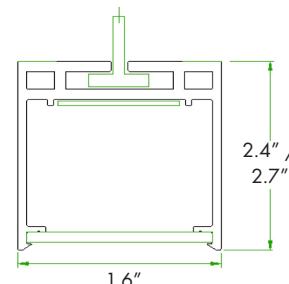

FEATURES

- POE (power over ethernet)
- 4 sizes to choose from ranging from 2ft. to 16.5ft
- Aluminum body construction
- 3 color finishes to choose from (white, black, silver)
- 85 lumens per watt
- Direct and Direct / Indirect LED light source
- Acoustic Option
- 60" adjustable suspension length

Direct Slim

Direct/Indirect Profile

ORDERING INFORMATION

RL-POE								
Fixture Type	Light Distribution	Mounting	CRI	Color Temp. Direct	Color Temp. Indirect	Size / Wattage	Housing Finish	Options
RL-POE Ring Light Series (power over ethernet)	DSL Direct Slim DI/ID Direct / Indirect	S Surface* CC Central Canopy DS Direct Suspension	9 90+ CRI	30K 3000 k 35K 3500 k 40K 4000 k	30K 3000 k 35K 3500 k 40K 4000 k NA Direct light only	2 2 ft. Dia. (600mm) = 40watts 3 3 ft. Dia. (900mm) = 50watts 4 4 ft. Dia. (1200mm) = 80watts 5 5 ft. Dia. (1500mm) = 100watts 6 6.5 ft. Dia. (2000mm) = 120watts 8 8 ft. Dia. (2400mm) = 160watts 10 10 ft. (3000mm) = 200watts 12 11.8ft. (3600mm) = 240watts 14 13.8ft. (4200mm) = 320watts 16 16.5 ft. (5000mm) = 400watts	BK Black WH White SLV Silver RD Red BL Blue GR Green YL Yellow W Walnut C Cherry O Oak M Maple S Santos RAL xxx Custom RAL	*AC-XXX Acoustic (color code on page 3)
*Surface mount for direct light distribution only						** For multiple rings, list the sizes from largest to smallest. Example: 10/5/2	*Consult NAL for custom color options.	
								* Additional cost associated with premium wood finish acoustic textures, (etc. OXX codes) Acoustic available in the following sizes only: DSL: 2,3,4,5,6,8ft DI/IN: 3,4,5,6,8ft

16ft.

6 Sections / 12 Mounting Point

Direct = 9 Driver
Direct/Indirect = 11 Drivers

CANOPY DIMENSIONS

Size	Diameter	Height
2ft, 3ft	10"	1.75"
4ft, 5ft, 6ft	14"	1.75"
10ft, 16ft	20"	1.75"

PHOTOMETRY

DELIVERED LUMENS