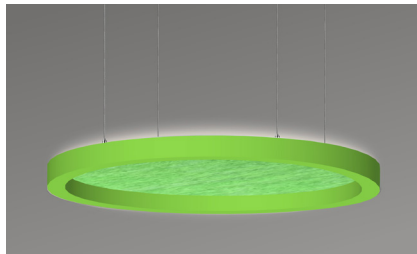

Project Name:	
Type:	
Qty:	

Ring Light POE

Pendant / Surface

PRODUCT DESCRIPTION

The Ring Light is a versatile architectural lighting solution, available as a surface or pendant mount, with direct or direct/ indirect illumination. The Ring Light is available with 1,2 or 3 rings mounted from a single canopy. From 2ft dia to 16ft dia, the Ring Light stands out among the rest for range of features and options.

FEATURES

- POE (power over ethernet)
- 4 sizes to choose from ranging from 2ft. to 16.5ft
- Aluminum body construction
- 3 color finishes to choose from (white, black, silver)
- 85 lumens per watt
- Direct and Direct / Indirect LED light source
- Acoustic Option
- 60" adjustable suspension length

Direct Slim

Direct/Indirect Profile

ORDERING INFORMATION

RL-POE								
Fixture Type	Light Distribution	Mounting	CRI	Color Temp. Direct	Color Temp. Indirect	Size / Wattage	Housing Finish	Options
RL-POE Ring Light Series (power over ethernet)	DSL Direct Slim DI/ID Direct / Indirect	S Surface* CC Central Canopy DS Direct Suspension	9 90+ CRI	30K 3000 k 35K 3500 k 40K 4000 k	30K 3000 k 35K 3500 k 40K 4000 k NA Direct light only	2 2 ft. Dia. (600mm) = 40watts 3 3 ft. Dia. (900mm) = 50watts 4 4 ft. Dia. (1200mm) = 80watts 5 5 ft. Dia. (1500mm) = 100watts 6 6.5 ft. Dia. (2000mm) = 120watts 8 8 ft. Dia. (2400mm) = 160watts 10 10 ft. (3000mm) = 200watts 12 11.8ft. (3600mm) = 240watts 14 13.8ft. (4200mm) = 320watts 16 16.5 ft. (5000mm) = 400watts	BK Black WH White SLV Silver RD Red BL Blue GR Green YL Yellow W Walnut C Cherry O Oak M Maple S Santos RAL xxx Custom RAL	*AC-XXX Acoustic (color code on page 3)
*Surface mount for direct light distribution only						** For multiple rings, list the sizes from largest to smallest. Example: 10/5/2	*Consult NAL for custom color options.	
								* Additional cost associated with premium wood finish acoustic textures, (etc. OXX codes) Acoustic available in the following sizes only: DSL: 2,3,4,5,6,8ft DI/IN: 3,4,5,6,8ft