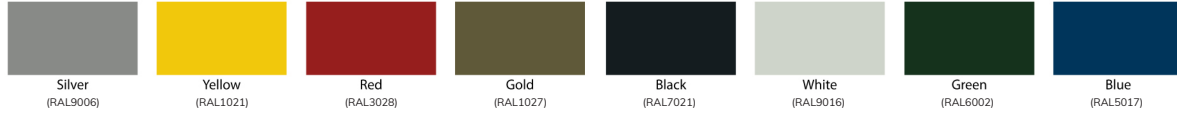

Project Name:	
Type:	
Qty:	

FINISHES

ACOUSTIC COLORS