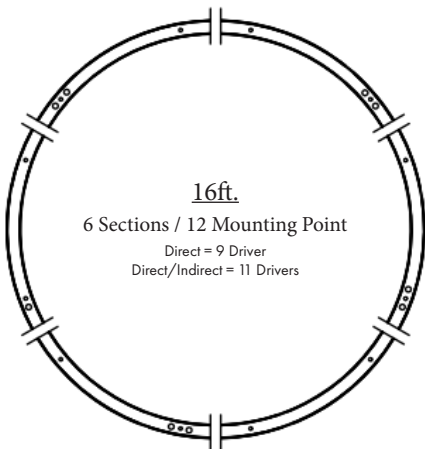

Direct Slim

Direct/Indirect Profile

ORDERING INFORMATION

RL-POE								
Fixture Type	Light Distribution	Mounting	CRI	Color Temp. Direct	Color Temp. Indirect	Size / Wattage	Housing Finish	Options
RL-POE Ring Light Series (power over ethernet)	DSL Direct Slim DI/ID Direct / Indirect	S Surface* CC Central Canopy DS Direct Suspension	9 90+ CRI	30K 3000 k 35K 3500 k 40K 4000 k	30K 3000 k 35K 3500 k 40K 4000 k NA Direct light only	2 2 ft. Dia. (600mm) = 40watts 3 3 ft. Dia. (900mm) = 50watts 4 4 ft. Dia. (1200mm) = 80watts 5 5 ft. Dia. (1500mm) = 100watts 6 6.5 ft. Dia. (2000mm) = 120watts 8 8 ft. Dia. (2400mm) = 160watts 10 10 ft. (3000mm) = 200watts 12 11.8ft. (3600mm) = 240watts 14 13.8ft. (4200mm) = 320watts 16 16.5 ft. (5000mm) = 400watts	BK Black WH White SLV Silver RD Red BL Blue GR Green YL Yellow W Walnut C Cherry O Oak M Maple S Santos RAL xxx Custom RAL	*AC-XXX Acoustic (color code on page 3)
*Surface mount for direct light distribution only						** For multiple rings, list the sizes from largest to smallest. Example: 10/5/2	*Consult NAL for custom color options.	
								* Additional cost associated with premium wood finish acoustic textures, (etc. OXX codes) Acoustic available in the following sizes only: DSL: 2,3,4,5,6,8ft DI/IN: 3,4,5,6,8ft

Direct = 2 Drivers
Direct/Indirect = 3 Drivers

6' Dia.

3 Sections / 6 Mounting Point

Direct = 3 Driver
Direct/Indirect = 4 Drivers

10' Dia.

5 Sections / 10 Mounting Point

Direct = 5 Driver
Direct/Indirect = 7 Drivers

16ft.

6 Sections / 12 Mounting Point

Direct = 9 Driver
Direct/Indirect = 11 Drivers

CANOPY DIMENSIONS

Size	Diameter	Height
2ft, 3ft	10"	1.75"
4ft, 5ft, 6ft	14"	1.75"
10ft, 16ft	20"	1.75"

PHOTOMETRY

DELIVERED LUMENS