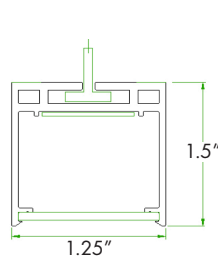

FEATURES

- POE (power over ethernet)
- 4 sizes to choose from ranging from 2ft. to 16.5ft
- Aluminum body construction
- 3 color finishes to choose from (white, black, silver)
- 85 lumens per watt
- Direct and Direct / Indirect LED light source
- Acoustic Option
- 60" adjustable suspension length

Direct Slim

Direct/Indirect Profile

ORDERING INFORMATION

RL-POE								
Fixture Type	Light Distribution	Mounting	CRI	Color Temp. Direct	Color Temp. Indirect	Size / Wattage	Housing Finish	Options
RL-POE Ring Light Series (power over ethernet)	DSL Direct Slim DI/ID Direct / Indirect	S Surface* CC Central Canopy DS Direct Suspension	9 90+ CRI	30K 3000 k 35K 3500 k 40K 4000 k	30K 3000 k 35K 3500 k 40K 4000 k NA Direct light only	2 2 ft. Dia. (600mm) = 40watts 3 3 ft. Dia. (900mm) = 50watts 4 4 ft. Dia. (1200mm) = 80watts 5 5 ft. Dia. (1500mm) = 100watts 6 6.5 ft. Dia. (2000mm) = 120watts 8 8 ft. Dia. (2400mm) = 160watts 10 10 ft. (3000mm) = 200watts 12 11.8ft. (3600mm) = 240watts 14 13.8ft. (4200mm) = 320watts 16 16.5 ft. (5000mm) = 400watts	BK Black WH White SLV Silver RD Red BL Blue GR Green YL Yellow W Walnut C Cherry O Oak M Maple S Santos RAL xxx Custom RAL	*AC-XXX Acoustic (color code on page 3)
*Surface mount for direct light distribution only						** For multiple rings, list the sizes from largest to smallest. Example: 10/5/2	*Consult NAL for custom color options.	
								* Additional cost associated with premium wood finish acoustic textures, (etc. OXX codes) Acoustic available in the following sizes only: DSL: 2,3,4,5,6,8ft DI/IN: 3,4,5,6,8ft

16ft.

6 Sections / 12 Mounting Point

Direct = 9 Driver
Direct/Indirect = 11 Drivers

CANOPY DIMENSIONS

Size	Diameter	Height
2ft, 3ft	10"	1.75"
4ft, 5ft, 6ft	14"	1.75"
10ft, 16ft	20"	1.75"

PHOTOMETRY

DELIVERED LUMENS