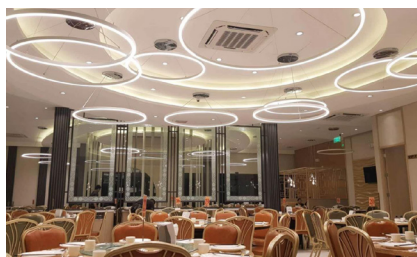

Project Name:	
Type:	
Qty:	

Ring Light POE

Pendant / Surface

PRODUCT DESCRIPTION

The Ring Light is a versatile architectural lighting solution, available as a surface or pendant mount, with direct or direct/ indirect illumination. The Ring Light is available with 1,2 or 3 rings mounted from a single canopy. From 2ft dia to 16ft dia, the Ring Light stands out among the rest for range of features and options.

FEATURES

- POE (power over ethernet)
- 4 sizes to choose from ranging from 2ft. to 16.5ft
- Aluminum body construction
- 3 color finishes to choose from (white, black, silver)
- 85 lumens per watt
- Direct and Direct / Indirect LED light source
- Acoustic Option
- 60" adjustable suspension length

Direct Slim

Direct/Indirect Profile

ORDERING INFORMATION

RL-POE								
Fixture Type	Light Distribution	Mounting	CRI	Color Temp. Direct	Color Temp. Indirect	Size / Wattage	Housing Finish	Options
RL-POE Ring Light Series (power over ethernet)	DSL Direct Slim DI/ID Direct / Indirect	S Surface* CC Central Canopy DS Direct Suspension	9 90+ CRI	30K 3000 k 35K 3500 k 40K 4000 k	30K 3000 k 35K 3500 k 40K 4000 k NA Direct light only	2 2 ft. Dia. (600mm) = 40watts 3 3 ft. Dia. (900mm) = 50watts 4 4 ft. Dia. (1200mm) = 80watts 5 5 ft. Dia. (1500mm) = 100watts 6 6.5 ft. Dia. (2000mm) = 120watts 8 8 ft. Dia. (2400mm) = 160watts 10 10 ft. (3000mm) = 200watts 12 11.8ft. (3600mm) = 240watts 14 13.8ft. (4200mm) = 320watts 16 16.5 ft. (5000mm) = 400watts	BK Black WH White SLV Silver RD Red BL Blue GR Green YL Yellow W Walnut C Cherry O Oak M Maple S Santos RAL xxx Custom RAL	*AC-XXX Acoustic (color code on page 3)
*Surface mount for direct light distribution only						** For multiple rings, list the sizes from largest to smallest. Example: 10/5/2	*Consult NAL for custom color options.	
								* Additional cost associated with premium wood finish acoustic textures, (etc. OXX codes) Acoustic available in the following sizes only: DSL: 2,3,4,5,6,8ft DI/IN: 3,4,5,6,8ft