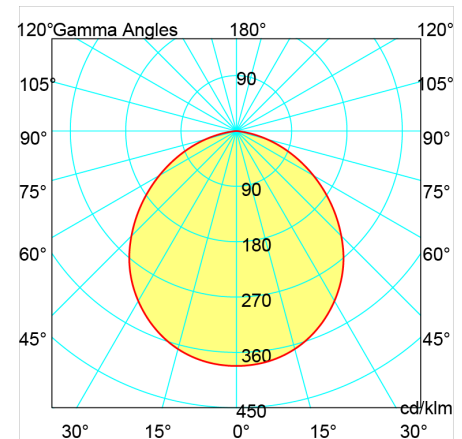

Direct Slim

Direct/Indirect Profile

ORDERING INFORMATION

RL-POE								
Fixture Type	Light Distribution	Mounting	CRI	Color Temp. Direct	Color Temp. Indirect	Size / Wattage	Housing Finish	Options
RL-POE Ring Light Series (power over ethernet)	DSL Direct Slim DI/ID Direct / Indirect	S Surface* CC Central Canopy DS Direct Suspension	9 90+ CRI	30K 3000 k 35K 3500 k 40K 4000 k	30K 3000 k 35K 3500 k 40K 4000 k NA Direct light only	2 2 ft. Dia. (600mm) = 40watts 3 3 ft. Dia. (900mm) = 50watts 4 4 ft. Dia. (1200mm) = 80watts 5 5 ft. Dia. (1500mm) = 100watts 6 6.5 ft. Dia. (2000mm) = 120watts 8 8 ft. Dia. (2400mm) = 160watts 10 10 ft. (3000mm) = 200watts 12 11.8ft. (3600mm) = 240watts 14 13.8ft. (4200mm) = 320watts 16 16.5 ft. (5000mm) = 400watts	BK Black WH White SLV Silver RD Red BL Blue GR Green YL Yellow W Walnut C Cherry O Oak M Maple S Santos RAL xxx Custom RAL	*AC-XXX Acoustic (color code on page 3)
*Surface mount for direct light distribution only						** For multiple rings, list the sizes from largest to smallest. Example: 10/5/2	*Consult NAL for custom color options.	
								* Additional cost associated with premium wood finish acoustic textures, (etc. OXX codes) Acoustic available in the following sizes only: DSL: 2,3,4,5,6,8ft DI/IN: 3,4,5,6,8ft

16ft.

6 Sections / 12 Mounting Point

Direct = 9 Driver
Direct/Indirect = 11 Drivers

CANOPY DIMENSIONS

Size	Diameter	Height
2ft, 3ft	10"	1.75"
4ft, 5ft, 6ft	14"	1.75"
10ft, 16ft	20"	1.75"

PHOTOMETRY

DELIVERED LUMENS

Size	Direct Only		Direct / Indirect	
	Lumens	Watts	Lumens	Watts
2ft.	3,400	40	4,500	50
3ft.	4,250	50	5,800	65
4ft.	6,800	80	9,000	100
5ft.	8,500	100	12,150	135
6ft.	10,200	120	13,500	150
8ft.	13,600	160	16,000	200
10ft.	16,000	200	25,500	260
12ft.	20,400	240	27,000	320
14ft.	25,500	320	34,000	400
16ft.	34,000	400	40,800	480