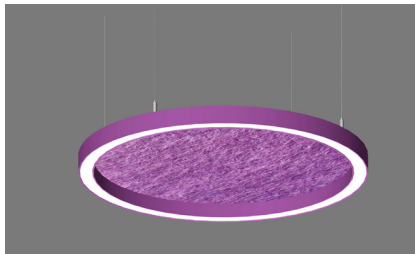

Project Name:	
Type:	
Qty:	

Ring Light POE

Pendant / Surface

PRODUCT DESCRIPTION

The Ring Light is a versatile architectural lighting solution, available as a surface or pendant mount, with direct or direct/ indirect illumination. The Ring Light is available with 1,2 or 3 rings mounted from a single canopy. From 2ft dia to 16ft dia, the Ring Light stands out among the rest for range of features and options.

FEATURES

- POE (power over ethernet)
- 4 sizes to choose from ranging from 2ft. to 16.5ft
- Aluminum body construction
- 3 color finishes to choose from (white, black, silver)
- 85 lumens per watt
- Direct and Direct / Indirect LED light source
- Acoustic Option
- 60" adjustable suspension length

Direct Slim

Direct/Indirect Profile

ORDERING INFORMATION

RL-POE								
Fixture Type	Light Distribution	Mounting	CRI	Color Temp. Direct	Color Temp. Indirect	Size / Wattage	Housing Finish	Options
RL-POE Ring Light Series (power over ethernet)	DSL Direct Slim DI/ID Direct / Indirect	S Surface* CC Central Canopy DS Direct Suspension	9 90+ CRI	30K 3000 k 35K 3500 k 40K 4000 k	30K 3000 k 35K 3500 k 40K 4000 k NA Direct light only	2 2 ft. Dia. (600mm) = 40watts 3 3 ft. Dia. (900mm) = 50watts 4 4 ft. Dia. (1200mm) = 80watts 5 5 ft. Dia. (1500mm) = 100watts 6 6.5 ft. Dia. (2000mm) = 120watts 8 8 ft. Dia. (2400mm) = 160watts 10 10 ft. (3000mm) = 200watts 12 11.8ft. (3600mm) = 240watts 14 13.8ft. (4200mm) = 320watts 16 16.5 ft. (5000mm) = 400watts	BK Black WH White SLV Silver RD Red BL Blue GR Green YL Yellow W Walnut C Cherry O Oak M Maple S Santos RAL xxx Custom RAL	*AC-XXX Acoustic (color code on page 3)
*Surface mount for direct light distribution only						** For multiple rings, list the sizes from largest to smallest. Example: 10/5/2	*Consult NAL for custom color options.	
								* Additional cost associated with premium wood finish acoustic textures, (etc. OXX codes) Acoustic available in the following sizes only: DSL: 2,3,4,5,6,8ft DI/IN: 3,4,5,6,8ft