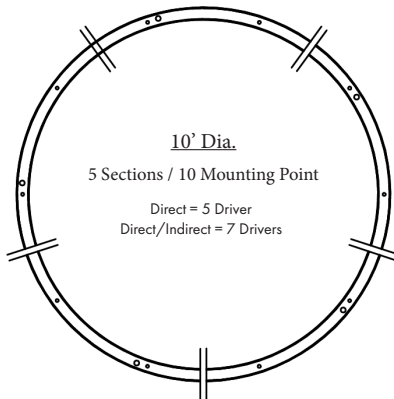

Direct Slim

Direct/Indirect Profile

ORDERING INFORMATION

RL-POE								
Fixture Type	Light Distribution	Mounting	CRI	Color Temp. Direct	Color Temp. Indirect	Size / Wattage	Housing Finish	Options
RL-POE Ring Light Series (power over ethernet)	DSL Direct Slim DI/ID Direct / Indirect	S Surface* CC Central Canopy DS Direct Suspension	9 90+ CRI	30K 3000 k 35K 3500 k 40K 4000 k	30K 3000 k 35K 3500 k 40K 4000 k NA Direct light only	2 2 ft. Dia. (600mm) = 40watts 3 3 ft. Dia. (900mm) = 50watts 4 4 ft. Dia. (1200mm) = 80watts 5 5 ft. Dia. (1500mm) = 100watts 6 6.5 ft. Dia. (2000mm) = 120watts 8 8 ft. Dia. (2400mm) = 160watts 10 10 ft. (3000mm) = 200watts 12 11.8ft. (3600mm) = 240watts 14 13.8ft. (4200mm) = 320watts 16 16.5 ft. (5000mm) = 400watts	BK Black WH White SLV Silver RD Red BL Blue GR Green YL Yellow W Walnut C Cherry O Oak M Maple S Santos RAL xxx Custom RAL	*AC-XXX Acoustic (color code on page 3)
*Surface mount for direct light distribution only						** For multiple rings, list the sizes from largest to smallest. Example: 10/5/2	*Consult NAL for custom color options.	
								* Additional cost associated with premium wood finish acoustic textures, (etc. OXX codes) Acoustic available in the following sizes only: DSL: 2,3,4,5,6,8ft DI/IN: 3,4,5,6,8ft

Project Name:	
Type:	
Qty:	

Ring Light POE

NUMBER OF SECTIONS & SUSPENSION POINTS

2' & 3' Dia.

1 section / 3 mounting points

Direct = 1 Driver

4' & 5' Dia.

1 section / 4 mounting points

Direct = 2 Drivers
Direct/Indirect = 3 Drivers

6' Dia.

3 Sections / 6 Mounting Point

Direct = 3 Driver
Direct/Indirect = 4 Drivers

10' Dia.

5 Sections / 10 Mounting Point

Direct = 5 Driver
Direct/Indirect = 7 Drivers

16ft.

6 Sections / 12 Mounting Point

Direct = 9 Driver
Direct/Indirect = 11 Drivers

CANOPY DIMENSIONS

Size	Diameter	Height
2ft, 3ft	10"	1.75"
4ft, 5ft, 6ft	14"	1.75"
10ft, 16ft	20"	1.75"

PHOTOMETRY

DELIVERED LUMENS