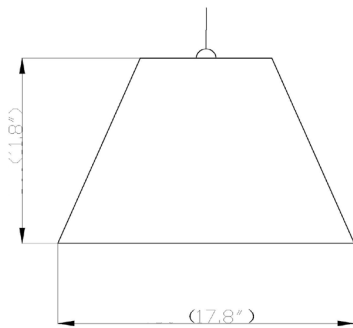

Norma

Pendant

Project Name:	
Type:	
Qty:	

PRODUCT DESCRIPTION

Combining the elements of color, shape, and sound, this acoustic family is an extremely versatile lighting tool for a range of projects. Adopt 9mm polyester fiber in a range of color options. With great acoustic performance, has sound absorbing, non-toxic, non-allergic and non-irritant characteristics. E26 base tube in side. And for simple design with Polyester fiber, easy to disassemble and install.

FEATURES

- E26 base for LED bulb, easy to install and replace
- Permanent flame retardant ASTM E84 Class A.
- The material meet the requirement of EN717-1:2004 standards which are free of formaldehyde and environment friendly.
- Operation Voltage: AC 120-277V, non-dimmable.
- 35 acoustic felt colors
- 80 CRI
- Non-Dimmable
- 120-277v
- 25,000 hour bulb life
- NRC reach more than 0.8 base on 200mm air gap

ORDERING INFORMATION

NORMA				
Fixture Type	Mounting	Acoustic Color	Light Source	Color Temp.
NORMA Norma Series	P Pendant	*AC-XXX Acoustic (color code on page 2.)	B7 LED Bulb (7.5w / 800lm) B14 LED Bulb (14w / 1,600lm) B18 LED Bulb (18w / 2,000lm)	30K 3000k 40K 4000k
		*Additional cost associated with premium wood finish acoustic textures, etc. OXX codes	*No warranty provided on the lamp