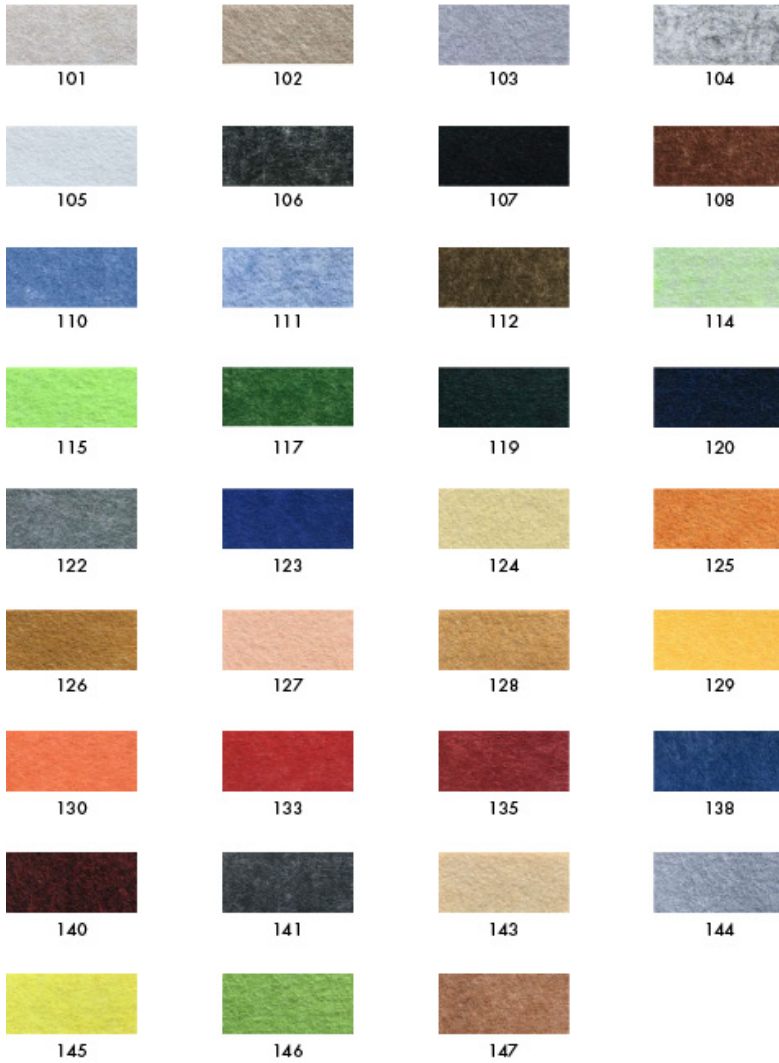

Norma

Pendant

Project Name:	
Type:	
Qty:	

PRODUCT DESCRIPTION

Combining the elements of color, shape, and sound, this acoustic family is an extremely versatile lighting tool for a range of projects. Adopt 9mm polyester fiber in a range of color options. With great acoustic performance, has sound absorbing, non-toxic, non-allergic and non-irritant characteristics. E26 base tube in side. And for simple design with Polyester fiber, easy to disassemble and install.

FEATURES

- E26 base for LED bulb, easy to install and replace
- Permanent flame retardant ASTM E84 Class A.
- The material meet the requirement of EN717-1:2004 standards which are free of formaldehyde and environment friendly.
- Operation Voltage: AC 120-277V, non-dimmable.
- 35 acoustic felt colors
- 80 CRI
- Non-Dimmable
- 120-277v
- 25,000 hour bulb life
- NRC reach more than 0.8 base on 200mm air gap

ORDERING INFORMATION

NORMA				
Fixture Type	Mounting	Acoustic Color	Light Source	Color Temp.
NORMA Norma Series	P Pendant	*AC-XXX Acoustic (color code on page 2.)	B7 LED Bulb (7.5w / 800lm) B14 LED Bulb (14w / 1,600lm) B18 LED Bulb (18w / 2,000lm)	30K 3000k 40K 4000k
		<small>*Additional cost associated with premium wood finish acoustic textures, etc. OXX codes</small>	<small>*No warranty provided on the lamp</small>	

Project Name:	
Type:	
Qty:	

ACOUSTIC COLORS

ACOUSTIC WOOD TEXTURES