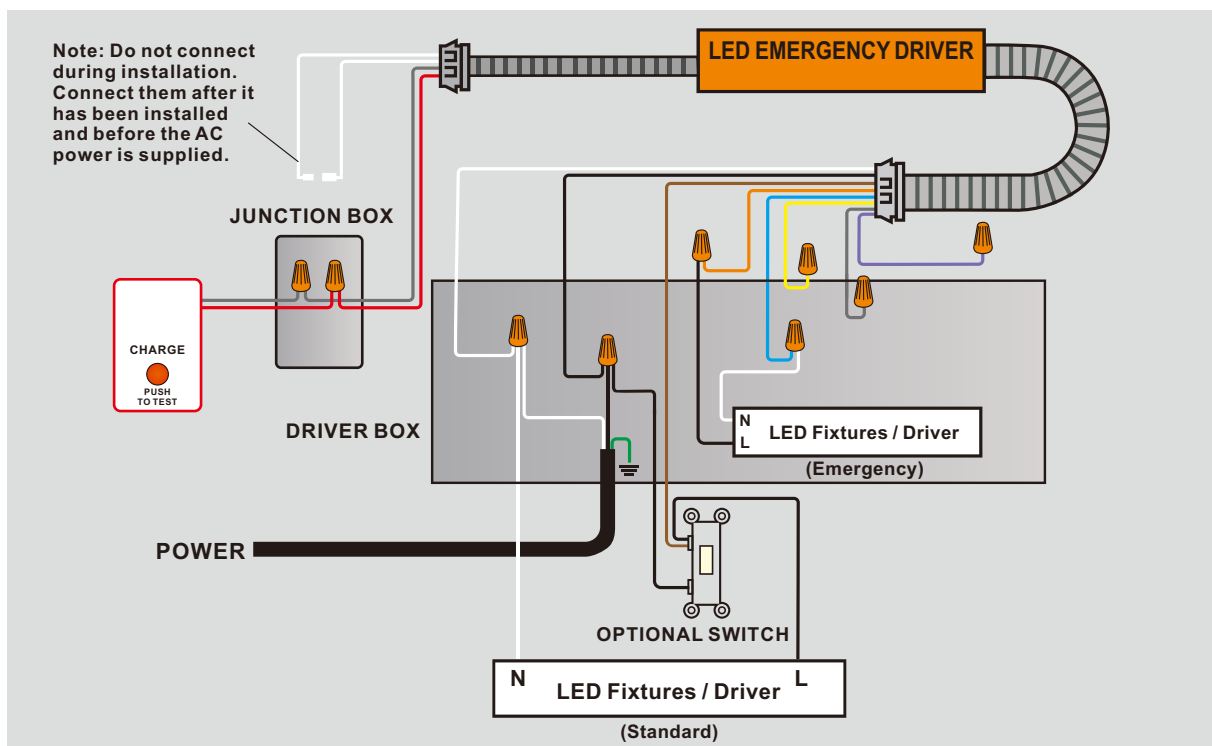

Emergency LED Driver

Pack - High Voltage - UL & CEC Listed / Factory or Field Installation

Wiring Diagram

Power of luminaire with 0-10V dimming > Power of emergency driver.

Power of luminaire \leq Power of emergency driver.