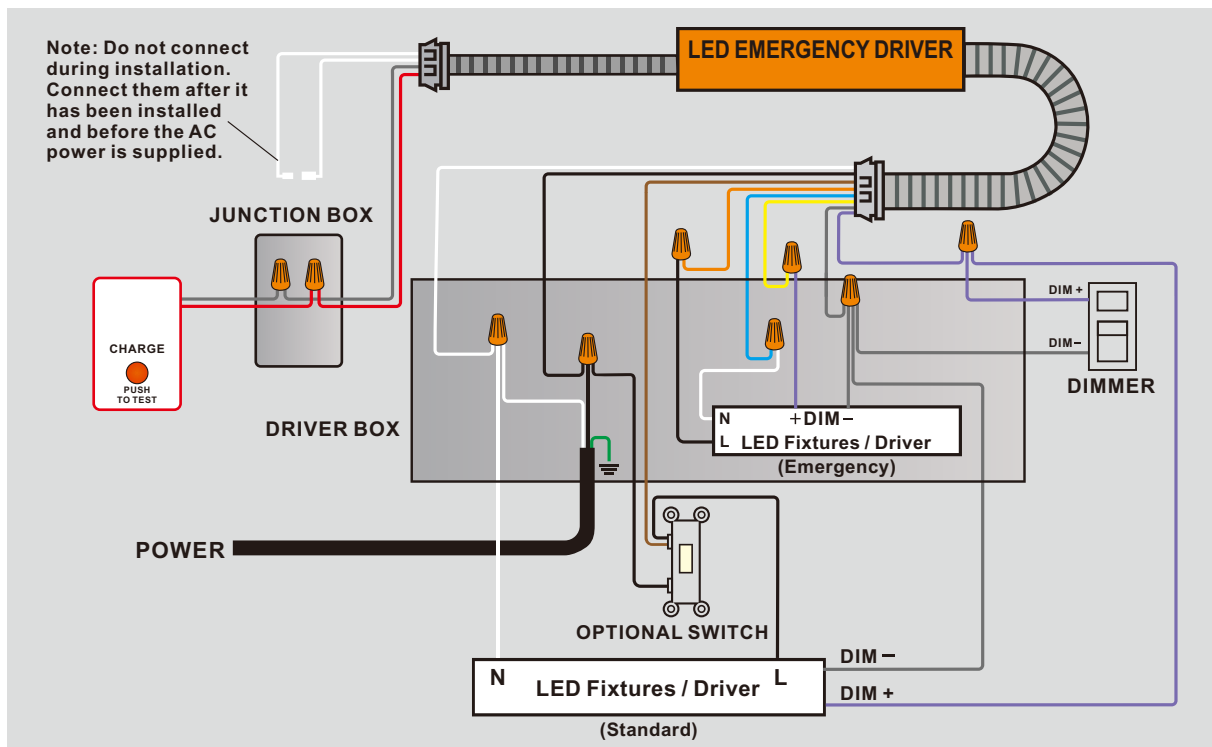

Emergency LED Driver

Pack - High Voltage - UL & CEC Listed / Factory or Field Installation

Wiring Diagram

Power of luminaire with 0-10V dimming > Power of emergency driver.

Power of luminaire \leq Power of emergency driver.