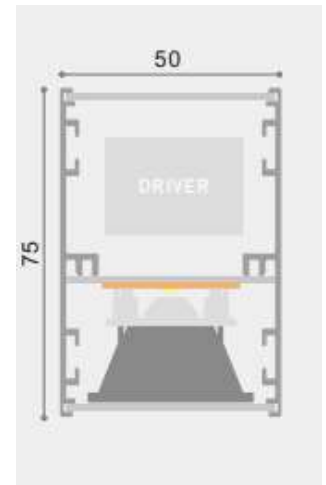

140-Red Marble

141-Dark Gray

144-Blue/Gray

145-Yellow

Project Name:	
Type:	
Qty:	

BEAM SPREAD

HOUSING PROFILE

The Bubble Lens is also available on the fixtures below: