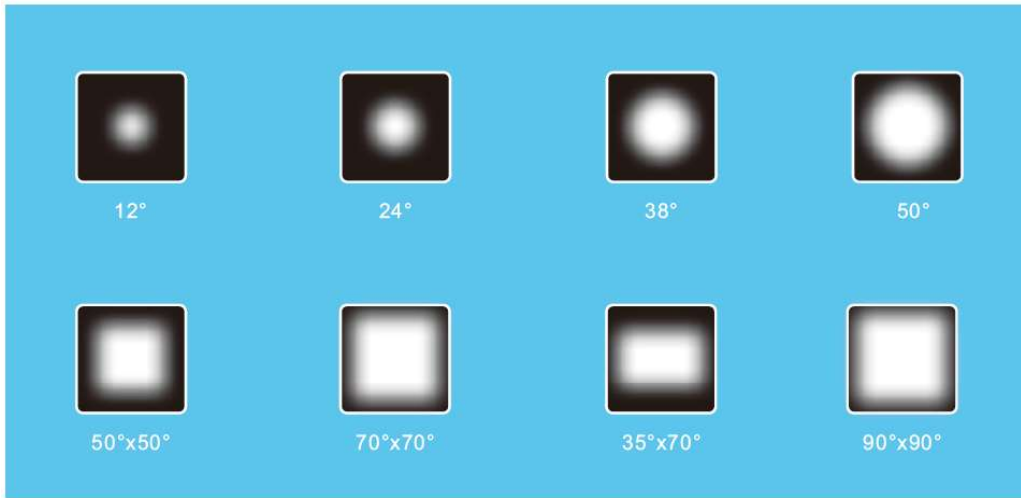

140-Red Marble

141-Dark Gray

144-Blue/Gray

145-Yellow

Project Name:	
Type:	
Qty:	

BEAM SPREAD

HOUSING PROFILE

The Bubble Lens is also available on the fixtures below: