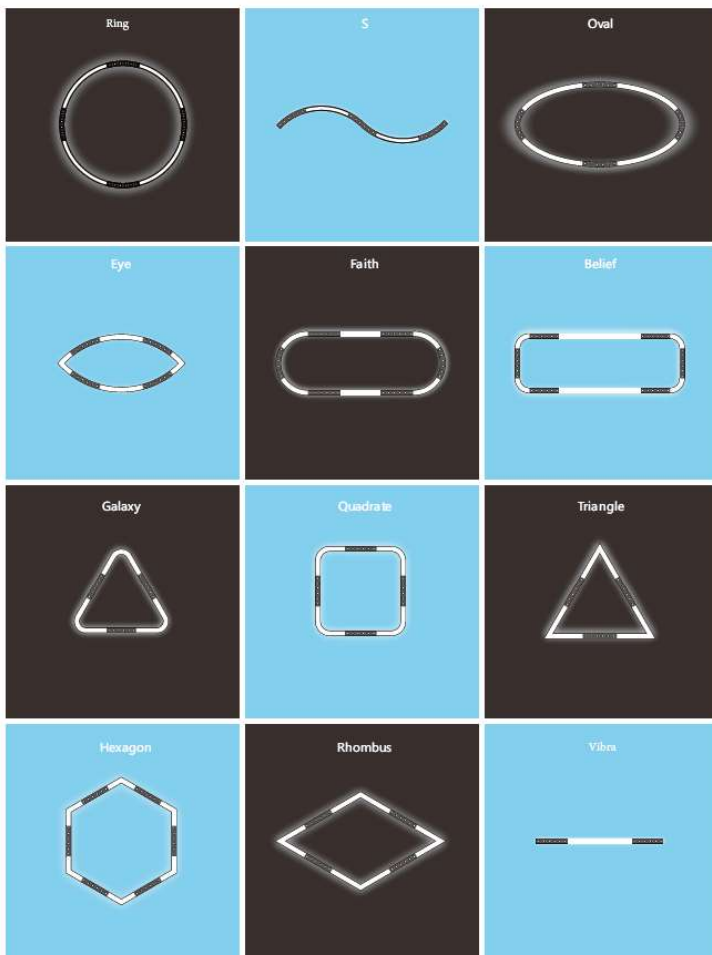

Project Name:	
Type:	
Qty:	

BEAM SPREAD

HOUSING PROFILE

The Bubble Lens is also available on the fixtures below:

MODEL M

MODEL F