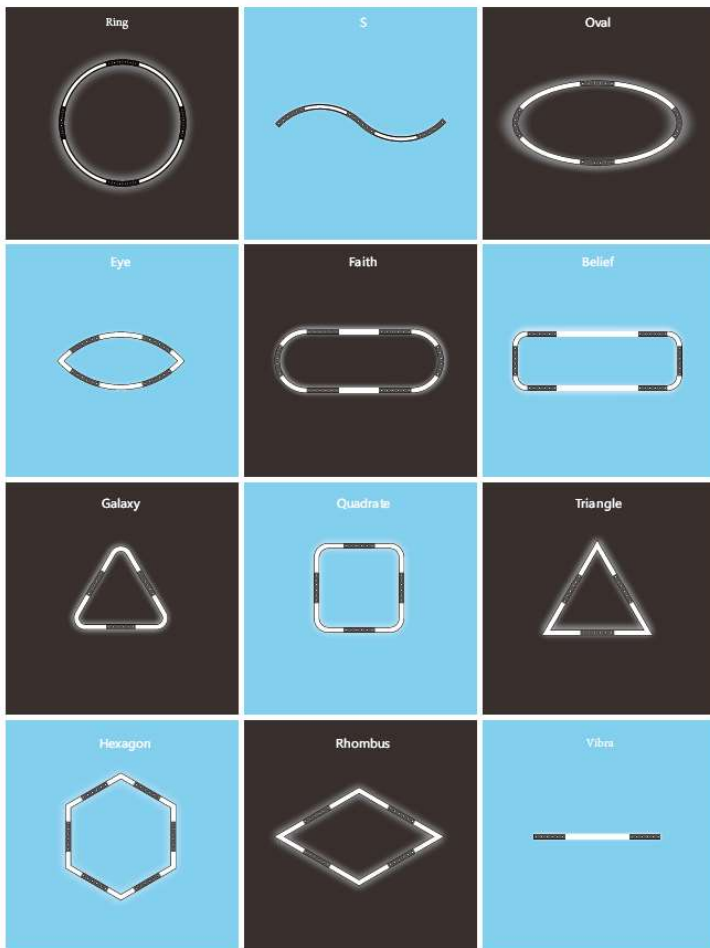

Project Name:	
Type:	
Qty:	

BEAM SPREAD

HOUSING PROFILE

The Bubble Lens is also available on the fixtures below:

MODEL M

MODEL F