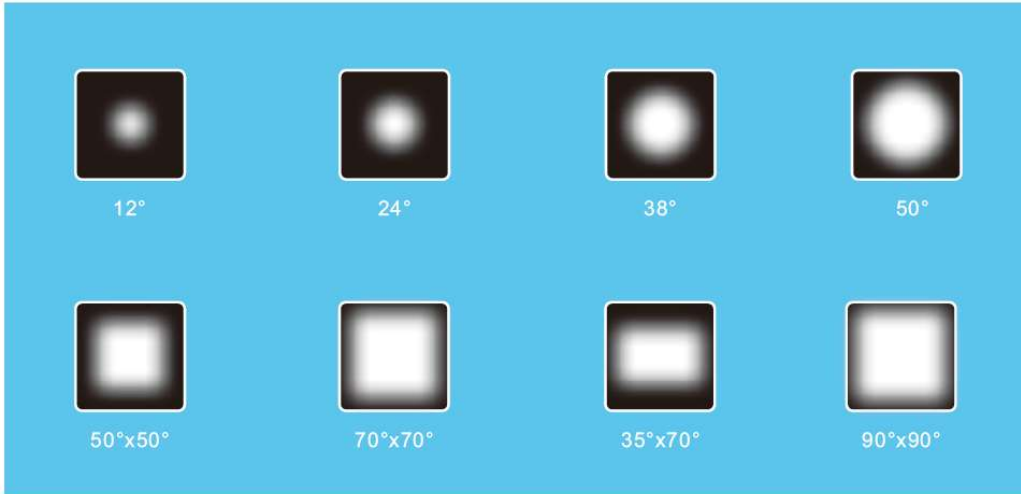

140-Red Marble

141-Dark Gray

144-Blue/Gray

145-Yellow

Project Name:	
Type:	
Qty:	

BEAM SPREAD

HOUSING PROFILE

The Bubble Lens is also available on the fixtures below: