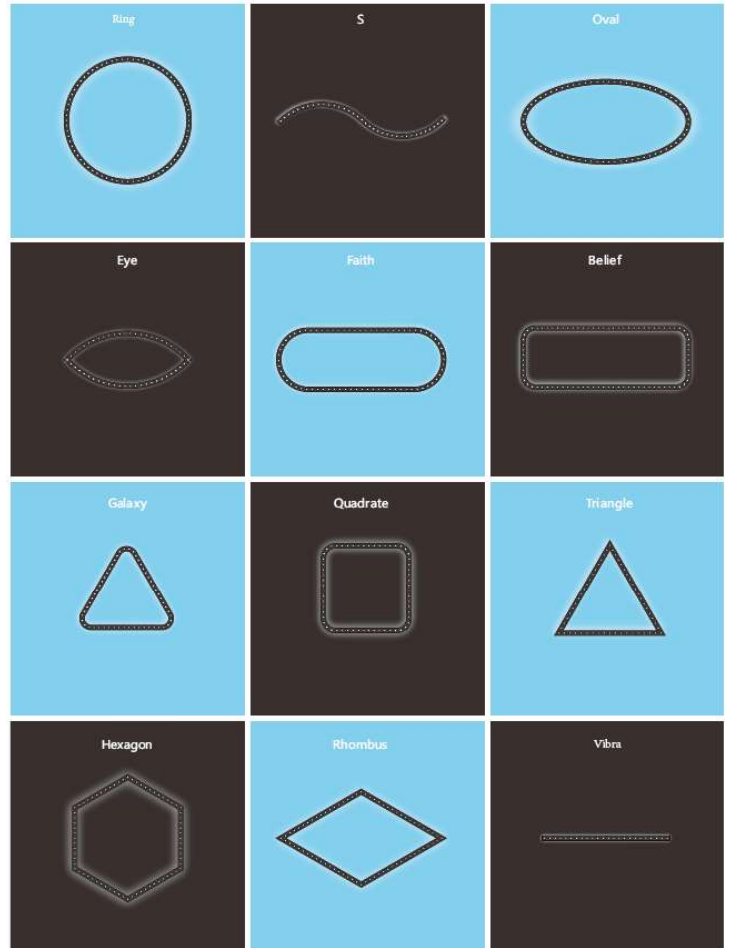

Project Name:	
Type:	
Qty:	

BEAM SPREAD

HOUSING PROFILE

The Bubble Lens is also available on the fixtures below:

MODEL M

MODEL F