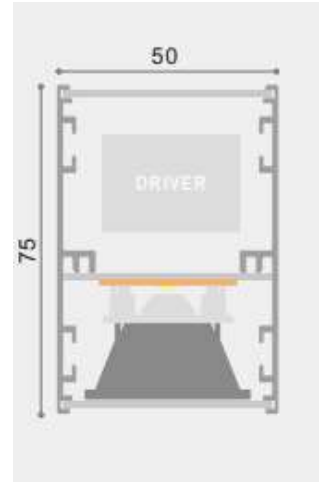

140-Red Marble

141-Dark Gray

144-Blue/Gray

145-Yellow

Project Name:	
Type:	
Qty:	

BEAM SPREAD

HOUSING PROFILE

The Bubble Lens is also available on the fixtures below: